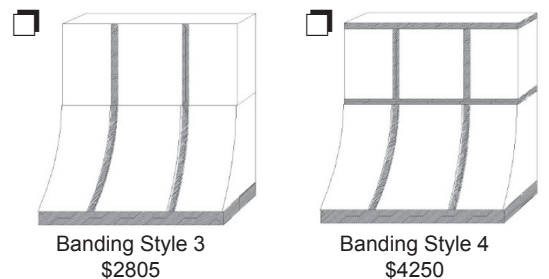

Range Hood Finish Color Selection _____

Enter Chase Height to Nearest 1/8"

(Max Height is 36")
Chase cannot be trimmed in field.

Chase Height Over 16" High Add \$850

SELECT STYLE OF BANDING

Banding available in all finishes. (Including Polished Stainless)

BANDING FINISH SELECTION:

Check Here To Select No Banding