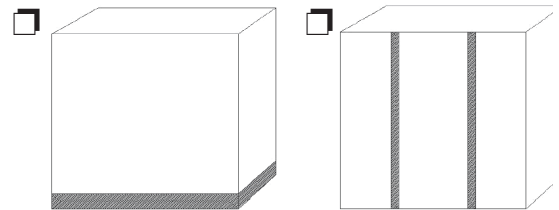

Range Hood Finish Color Selection _____

Enter Chase Height to Nearest 1/8"

(Max Height is 36")
Chase cannot be trimmed in field.

Chase Height Over 16" High Add \$850

SELECT STYLE OF BANDING

Banding available in all finishes. (Including Polished Stainless)