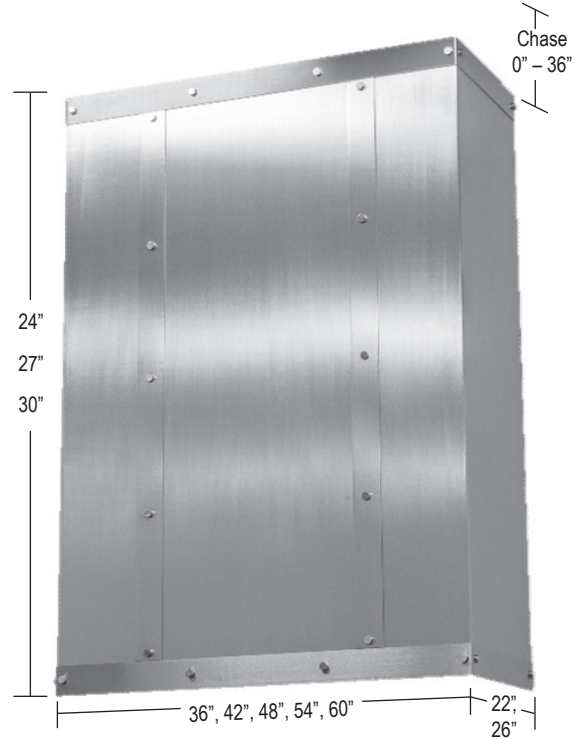

Range Hood Finish Color Selection _____

Enter Chase Height to Nearest 1/8"

(Max Height is 36")
Chase cannot be trimmed in field.

Chase Height Over 16" High Add \$850

SELECT STYLE OF BANDING

Banding available in all finishes. (Including Polished Stainless)