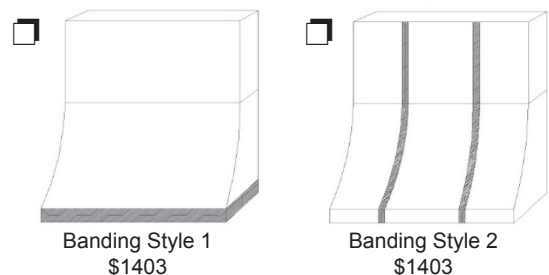

Hood Selection Item Number : _____

Finish Selection: Standard Premium

Shipping and crating are included in pricing, in the US excluding Alaska and Hawaii.
4-6 Week Lead Time. Ships directly to Customer.

Range Hood Finish Color Selection _____

Enter Chase Height to Nearest 1/8"

(Max Height is 36")
Chase cannot be trimmed in field.

Chase Height Over 16" High Add \$850

SELECT STYLE OF BANDING

Banding available in all finishes. (Including Polished Stainless)

BANDING FINISH SELECTION:

Check Here To Select No Banding