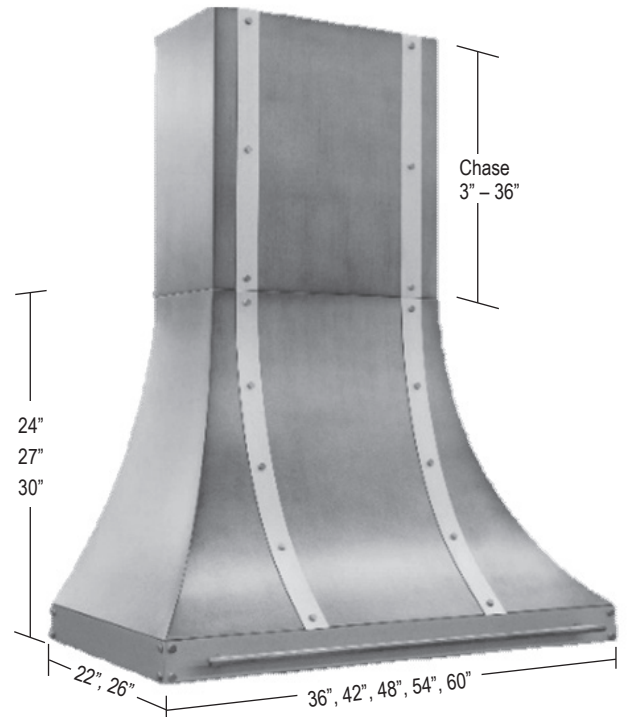

P.O. # _____

Dealer Contact Name: _____

Dealer Phone: _____

Dealer Contact Email: _____

SHIP TO: _____

Address: _____

City: _____ State: _____ Zip: _____

RANGE HOOD	W	H	D	FINISH	LIST
ST131036	36	24	22	Standard	$9021
				Premium	$10894
				Deluxe	N/A
ST131042	42	27	22	Standard	$11951
				Premium	$14843
				Deluxe	N/A
ST131048	48	27	22	Standard	$11951
				Premium	$14843
				Deluxe	N/A
ST131054	54	30	22	Standard	$14879
				Premium	$18161
				Deluxe	N/A
ST131060	60	30	26	Standard	$14879
				Premium	$18161
				Deluxe	N/A

Hood Selection Item Number : _____

Finish Selection: ☐ Standard ☐ Premium

Enter Chase Height to Nearest 1/8"

_____ (Max Height is 36")
Chase cannot be trimmed in field.

Chase Height Over 16" High Add $850