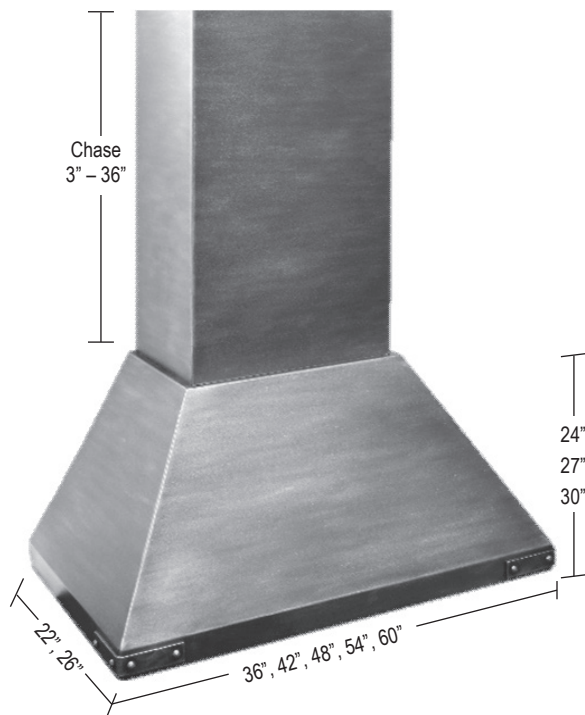

KITHMETALHOODS

ST1210 ORDER SHEET

P.O. # _____

Dealer Contact Name: _____

Dealer Phone: _____

Dealer Contact Email: _____

SHIP TO: _____

Address: _____

City: _____ State: _____ Zip: _____

RANGE HOOD	W	H	D	FINISH	LIST
ST121036	36	24	22	Standard	$7145
				Premium	$9018
				Deluxe	$14176
ST121042	42	27	22	Standard	$9138
				Premium	$11717
				Deluxe	$18516
ST121048	48	27	22	Standard	$9138
				Premium	$11717
				Deluxe	$18516
ST121054	54	30	22	Standard	$11131
				Premium	$14410
				Deluxe	$22850
ST121060	60	30	26	Standard	$11131
				Premium	$14410
				Deluxe	$22850

Hood Selection Item Number : _____

Finish Selection: ☐ Standard ☐ Premium ☐ Deluxe

Shipping and crating are included in pricing, in the US excluding Alaska and Hawaii.
4-6 Week Lead Time. Ships directly to Customer.

Blower and liner are NOT included in the pricing.

RANGE FINISHES

STANDARD		PREMIUM		DELUXE	
Aspire Rust	ART	Hot Roll Natural	HRN	Aged Copper	ACO
Bronzed Iron	AIR	Antique Black	ABL	Aged Brass	ABS
Champagne	CHA	Antique Bronze	ABZ	Newport Brass	NBS
Charcoal	CHL	Antique Grey	AGR	Brushed Stainless	BSS
Copper Vein	COV	Antique Red	ARD		
Matte Black	MBL	Antique Steel	AST		
Oil Rubbed Bronze	ORB	Antique White	AWH		
Silver Mist	SLM	Burnished Bronze	BBZ		
Textured Black	TBL	Burnished Copper	BCO		
Weathered Brown	WBR	Burnished Silver	BSL		
		Industrial Black	IBL		
		Metallic Latte	MLT		
		Rust Patina	RPA		

Range Hood Finish Color Selection _____

Enter Chase Height to Nearest 1/8"

(Max Height is 36")
Chase cannot be trimmed in field.

Chase Height Over 16" High Add $850