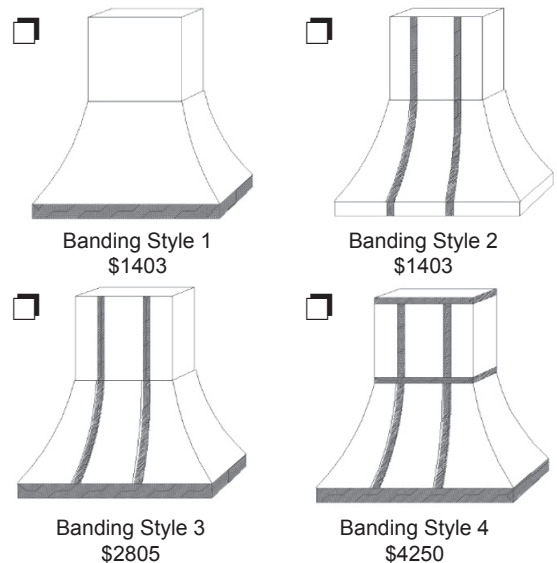

City: _____ State: _____ Zip: _____

RANGE HOOD	W	H	D	FINISH	LIST
ST131036	36	24	22	Standard	\$9021
				Premium	\$10894
				Deluxe	N/A
ST131042	42	27	22	Standard	\$11951
				Premium	\$14843
				Deluxe	N/A
ST131048	48	27	22	Standard	\$11951
				Premium	\$14843
				Deluxe	N/A
ST131054	54	30	22	Standard	\$14879
				Premium	\$18161
				Deluxe	N/A
ST131060	60	30	26	Standard	\$14879
				Premium	\$18161
				Deluxe	N/A

Hood Selection Item Number : _____

Finish Selection: Standard Premium

Enter Chase Height to Nearest 1/8"

_____ (Max Height is 36")
Chase cannot be trimmed in field.

Chase Height Over 16" High Add \$850

SELECT STYLE OF BANDING

Banding available in all finishes. (Including Polished Stainless)

BANDING FINISH SELECTION:

Check Here To Select No Banding

Shipping and crating are included in pricing, in the US excluding Alaska and Hawaii.
4-6 Week Lead Time. Ships directly to Customer.