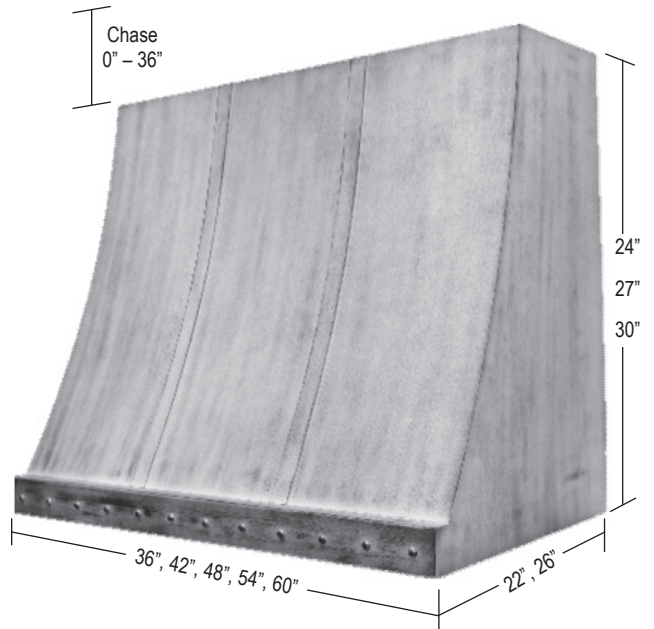

P.O. # _____

Dealer Contact Name: _____

Dealer Phone: _____

Dealer Contact Email: _____

SHIP TO: _____

Address: _____

City: _____ State: _____ Zip: _____

RANGE HOOD	W	H	D	FINISH	LIST
ST141036	36	24	22	Standard	$8317
				Premium	$10190
				Deluxe	N/A
ST141042	42	27	22	Standard	$10896
				Premium	$13473
				Deluxe	N/A
ST141048	48	27	22	Standard	$10896
				Premium	$13473
				Deluxe	N/A
ST141054	54	30	22	Standard	$13475
				Premium	$16755
				Deluxe	N/A
ST141060	60	30	26	Standard	$13475
				Premium	$16755
				Deluxe	N/A

Hood Selection Item Number : _____

Finish Selection: ☐ Standard ☐ Premium

Shipping and crating are included in pricing, in the US excluding Alaska and Hawaii.
4-6 Week Lead Time. Ships directly to Customer.

Blower and liner are NOT included in the pricing.

RANGE FINISHES

STANDARD	PREMIUM	DELUXE
Aspire Rust ART	Hot Roll Natural HRN	Not Available
Bronzed Iron AIR	Antique Black ABL	
Champagne CHA	Antique Bronze ABZ	
Charcoal CHL	Antique Grey AGR	
Copper Vein COV	Antique Red ARD	
Matte Black MBL	Antique Steel AST	
Oil Rubbed Bronze ORB	Antique White AWH	
Silver Mist SLM	Burnished Bronze BBZ	
Textured Black TBL	Burnished Copper BCO	
Weathered Brown WBR	Burnished Silver BSL	
	Industrial Black IBL	
	Metallic Latte MLT	
	Rust Patina RPA	

Range Hood Finish Color Selection _____

Enter Chase Height to Nearest 1/8"

(Max Height is 36")
Chase cannot be trimmed in field.

Chase Height Over 16" High Add $850