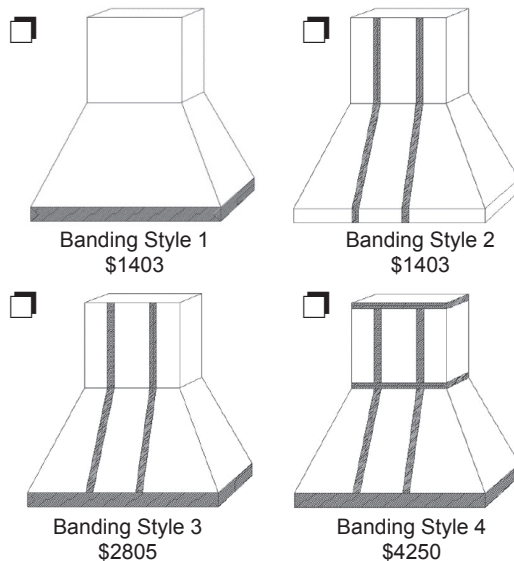

Range Hood Finish Color Selection _____

Enter Chase Height to Nearest 1/8"

(Max Height is 36")
Chase cannot be trimmed in field.

Chase Height Over 16" High Add \$850

SELECT STYLE OF BANDING

Banding available in all finishes. (Including Polished Stainless)