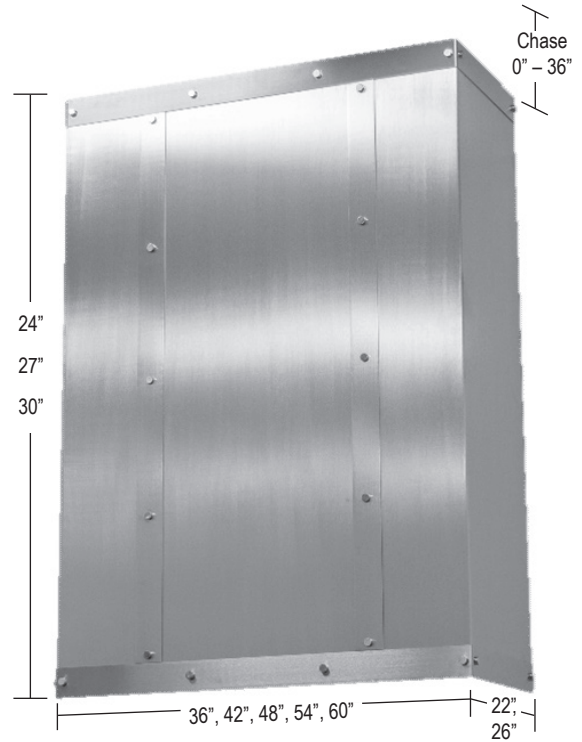

Range Hood Finish Color Selection _____

Enter Chase Height to Nearest 1/8"

(Max Height is 36")

Chase cannot be trimmed in field.

Chase Height Over 16" High Add \$850

SELECT STYLE OF BANDING

Banding available in all finishes. (Including Polished Stainless)