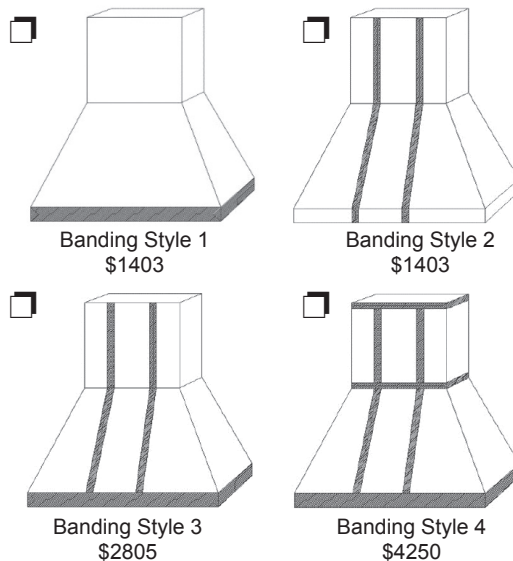

Range Hood Finish Color Selection _____

Enter Chase Height to Nearest 1/8"

(Max Height is 36")
Chase cannot be trimmed in field.

Chase Height Over 16" High Add \$850

SELECT STYLE OF BANDING

Banding available in all finishes. (Including Polished Stainless)

BANDING FINISH SELECTION:

Check Here To Select No Banding