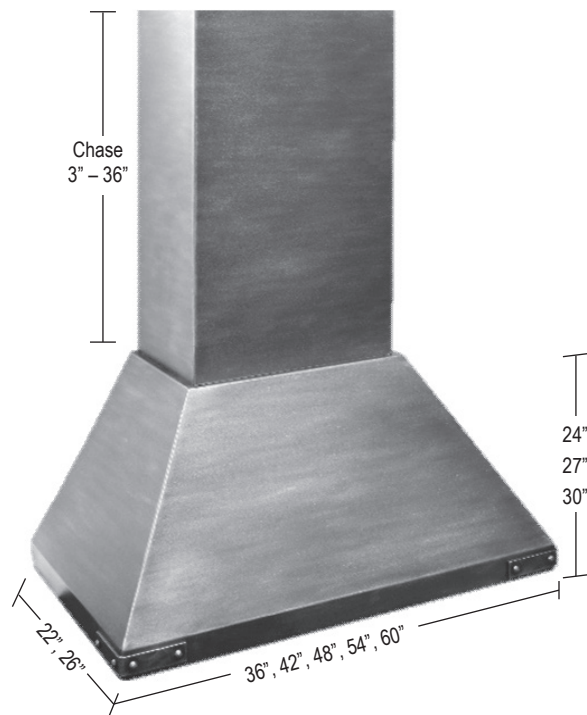

Range Hood Finish Color Selection _____

Enter Chase Height to Nearest 1/8"

(Max Height is 36")
Chase cannot be trimmed in field.

Chase Height Over 16" High Add \$850

SELECT STYLE OF BANDING

Banding available in all finishes. (Including Polished Stainless)