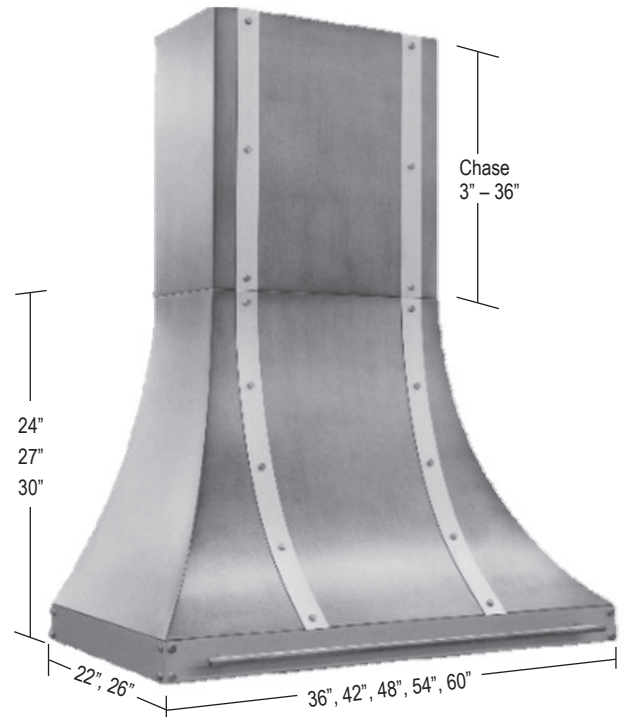

P.O. # \_\_\_\_\_

Dealer Contact Name: \_\_\_\_\_

Dealer Phone: \_\_\_\_\_

Dealer Contact Email: \_\_\_\_\_

SHIP TO: \_\_\_\_\_

Address: \_\_\_\_\_

City: \_\_\_\_\_ State: \_\_\_\_\_ Zip: \_\_\_\_\_

RANGE HOOD	W	H	D	FINISH	LIST
<b>ST131036</b>	36	24	22	Standard	\$9021
				Premium	\$10894
				Deluxe	N/A
<b>ST131042</b>	42	27	22	Standard	\$11951
				Premium	\$14843
				Deluxe	N/A
<b>ST131048</b>	48	27	22	Standard	\$11951
				Premium	\$14843
				Deluxe	N/A
<b>ST131054</b>	54	30	22	Standard	\$14879
				Premium	\$18161
				Deluxe	N/A
<b>ST131060</b>	60	30	26	Standard	\$14879
				Premium	\$18161
				Deluxe	N/A

Hood Selection Item Number : \_\_\_\_\_

Finish Selection:  Standard  Premium

**Enter Chase Height to Nearest 1/8"**

\_\_\_\_\_

(Max Height is 36")  
Chase cannot be trimmed in field.

**Chase Height Over 16" High Add \$850**