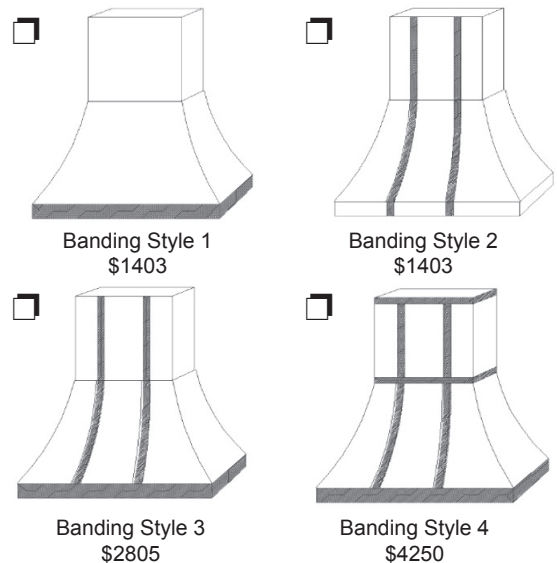

P.O. # \_\_\_\_\_

Dealer Contact Name: \_\_\_\_\_

Dealer Phone: \_\_\_\_\_

Dealer Contact Email: \_\_\_\_\_

SHIP TO: \_\_\_\_\_

Address: \_\_\_\_\_

City: \_\_\_\_\_ State: \_\_\_\_\_ Zip: \_\_\_\_\_

RANGE HOOD	W	H	D	FINISH	LIST
<b>ST131036</b>	36	24	22	Standard	\$9021
				Premium	\$10894
				Deluxe	N/A
<b>ST131042</b>	42	27	22	Standard	\$11951
				Premium	\$14843
				Deluxe	N/A
<b>ST131048</b>	48	27	22	Standard	\$11951
				Premium	\$14843
				Deluxe	N/A
<b>ST131054</b>	54	30	22	Standard	\$14879
				Premium	\$18161
				Deluxe	N/A
<b>ST131060</b>	60	30	26	Standard	\$14879
				Premium	\$18161
				Deluxe	N/A

Hood Selection Item Number : \_\_\_\_\_

Finish Selection:  Standard  Premium

**Enter Chase Height to Nearest 1/8"**

\_\_\_\_\_

(Max Height is 36")  
Chase cannot be trimmed in field.

**Chase Height Over 16" High Add \$850**

### SELECT STYLE OF BANDING

Banding available in all finishes. (Including Polished Stainless)

**BANDING FINISH SELECTION:**

Check Here To Select No Banding

Shipping and crating are included in pricing, in the US excluding Alaska and Hawaii.  
4-6 Week Lead Time. Ships directly to Customer.