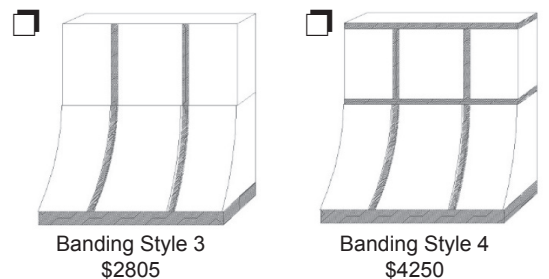

Range Hood Finish Color Selection _____

Enter Chase Height to Nearest 1/8"

(Max Height is 36")
Chase cannot be trimmed in field.

Chase Height Over 16" High Add \$850

SELECT STYLE OF BANDING

Banding available in all finishes. (Including Polished Stainless)