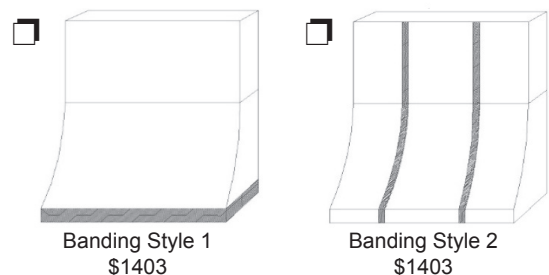

Range Hood Finish Color Selection _____

Enter Chase Height to Nearest 1/8"

(Max Height is 36")
Chase cannot be trimmed in field.

Chase Height Over 16" High Add \$850

SELECT STYLE OF BANDING

Banding available in all finishes. (Including Polished Stainless)

Banding Style 1
\$1403

Banding Style 2
\$1403

Banding Style 3
\$2805

Banding Style 4
\$4250

BANDING FINISH SELECTION:

Check Here To Select No Banding