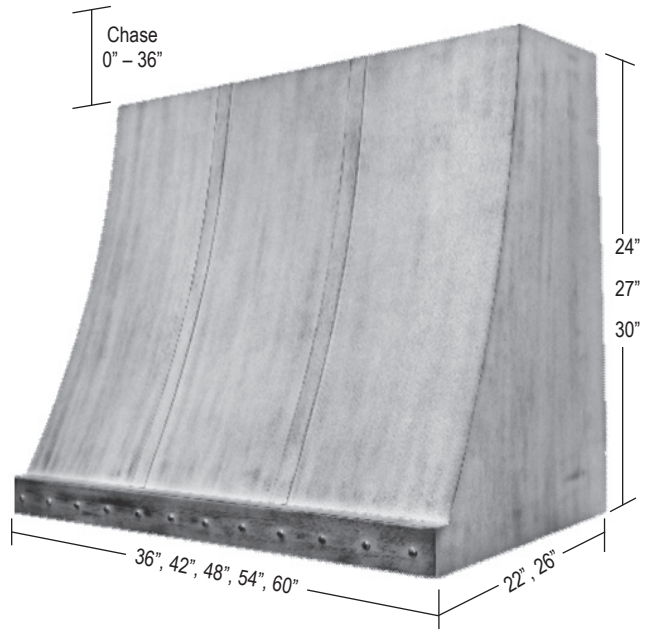

P.O. # _____

Dealer Contact Name: _____

Dealer Phone: _____

Dealer Contact Email: _____

SHIP TO: _____

Address: _____

City: _____ State: _____ Zip: _____

RANGE HOOD	W	H	D	FINISH	LIST
ST141036	36	24	22	Standard	\$8317
				Premium	\$10190
				Deluxe	N/A
ST141042	42	27	22	Standard	\$10896
				Premium	\$13473
				Deluxe	N/A
ST141048	48	27	22	Standard	\$10896
				Premium	\$13473
				Deluxe	N/A
ST141054	54	30	22	Standard	\$13475
				Premium	\$16755
				Deluxe	N/A
ST141060	60	30	26	Standard	\$13475
				Premium	\$16755
				Deluxe	N/A

Range Hood Finish Color Selection _____

Enter Chase Height to Nearest 1/8"

(Max Height is 36")
Chase cannot be trimmed in field.

Chase Height Over 16" High Add \$850

SELECT STYLE OF BANDING

Banding available in all finishes. (Including Polished Stainless)